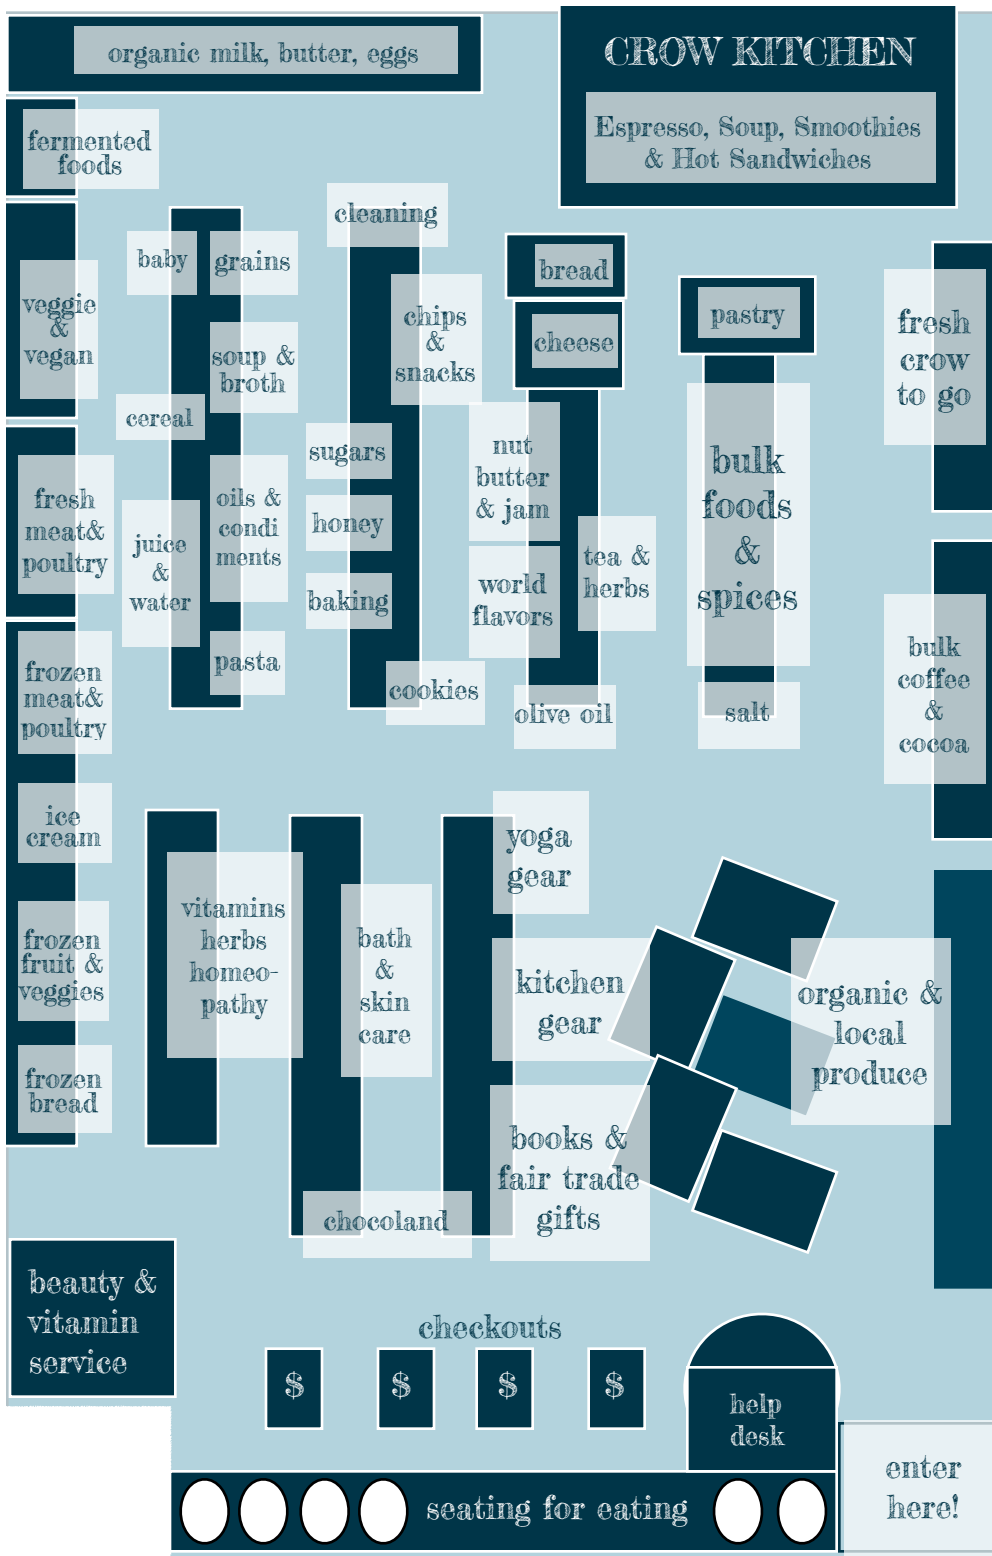

Store Map*

*find a Crow Pro

if you need help or have a question, we've always got a team member on call to help you find your way. Ask at Customer Service and they'll connect you!

get in touch
(978) 283-1665
web: commoncrow.com
email: info@commoncrow.com
twitter: [@commoncrowglo](https://twitter.com/commoncrowglo)

our PURPOSE:
We love this earth, real food, real nutrition and real health. We want you to taste it and get to love it all, too!

our PRODUCTS:
made with integrity
nurturing local farms & makers
truly natural & organic

we BELIEVE in:
including everyone
accountability
&
a fair deal for all!